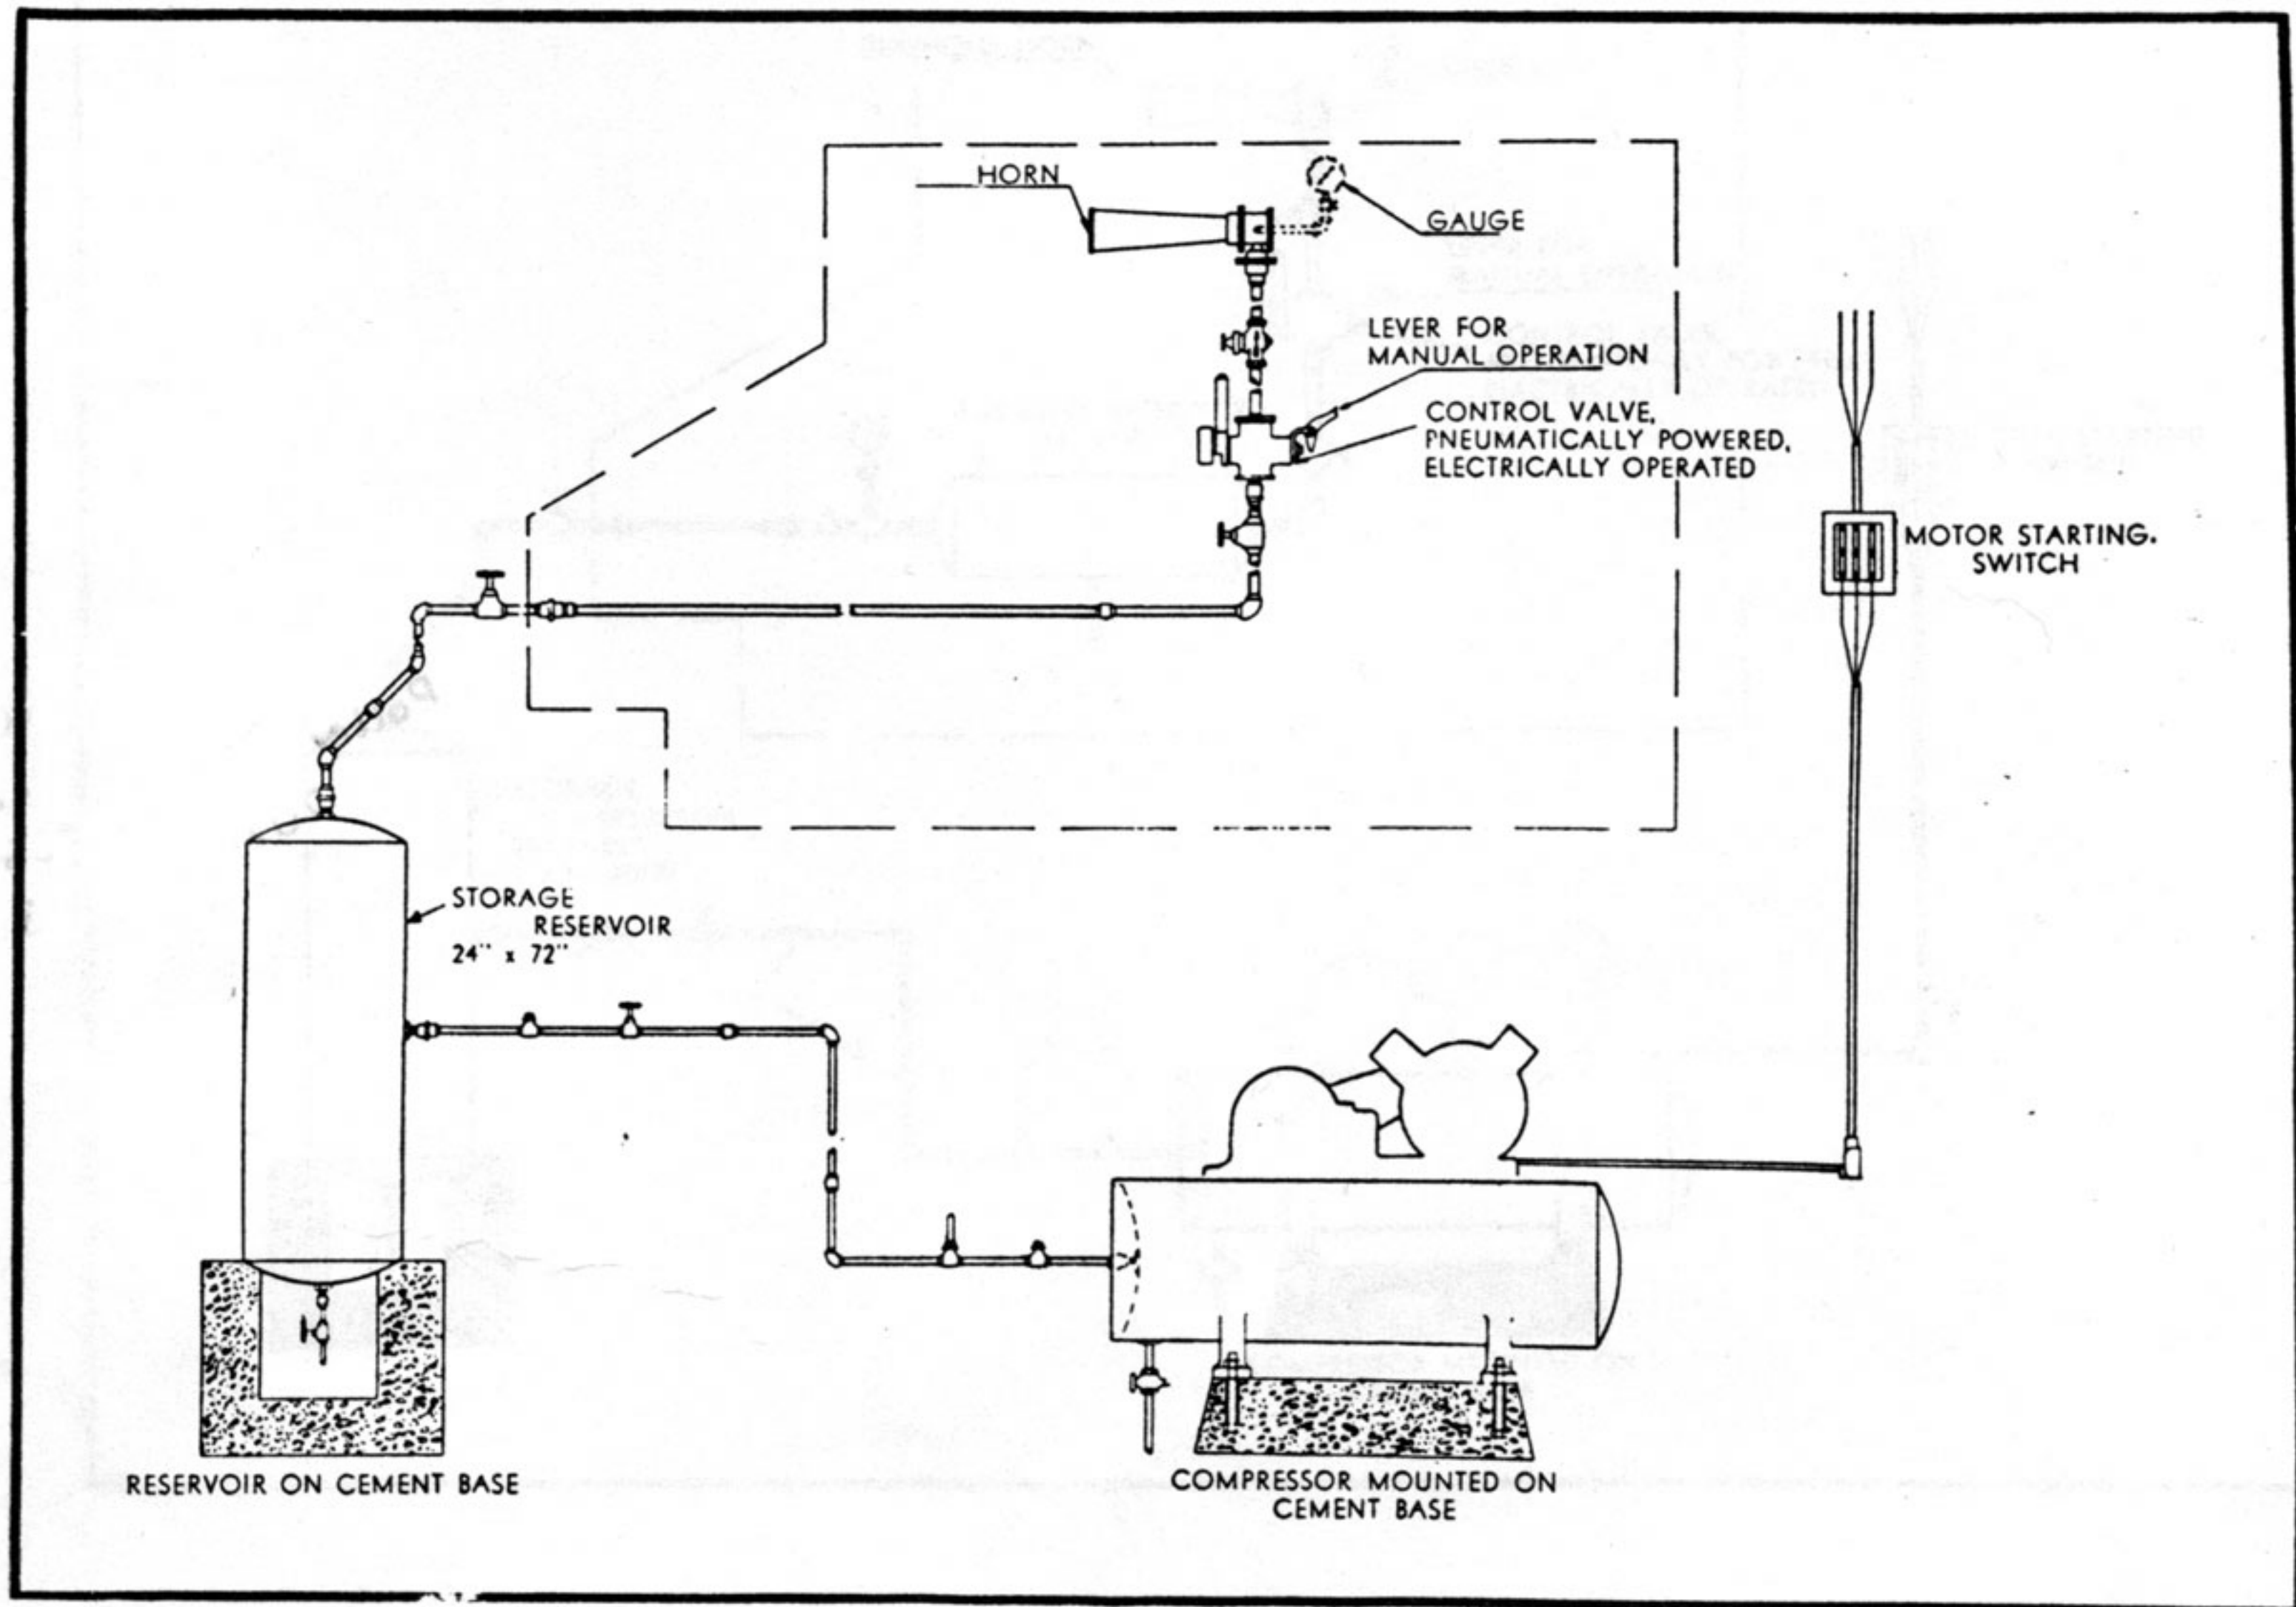

GAMEWELL DIAPHONE PUBLIC ALARM INSTALLATION

TYPE - D -

Using Streamline Copper Tubing

company - newton upper falls 64, massachusetts

GAMEWELL DIAPHONE PUBLIC ALARM INSTALLATION

TYPE - B -

Using Streamline Copper Tubing